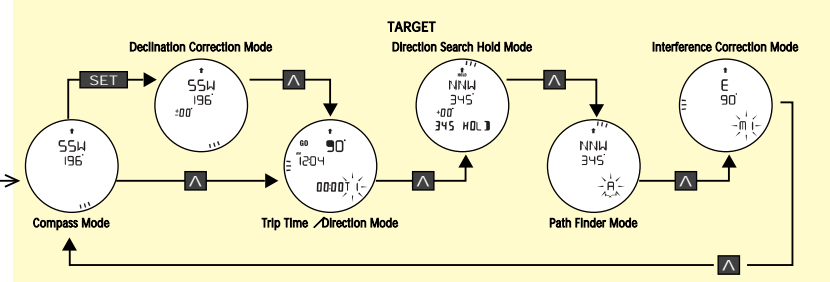

Please read the instructions to get the most out of your purchase and keep this handy for future reference.

Digital Compass (Page) Digital Map Measurer (Page) Others (Page)