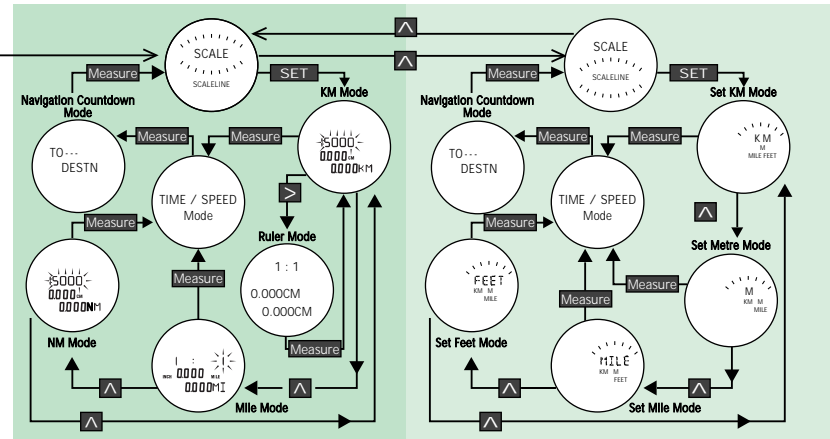

### Digital Navigation Compass

- Declination Correction Mode
- Trip Time & Direction Mode
- Target Direction Search Hold Mode
- Path Finder Mode
- Interference Correction Mode

### Digital Map Measurer

- Scale Mode  
 [For standard map scales] (km, miles and nautical miles)  
 - Ruler Function (cm, mm, m, inches and feet)
- Scale Line Mode  
 [Suitable for street maps] (km, m, miles and feet)
- Time / Speed Mode
- Navigation Count Down Mode

### Others

- Time / Temp
- Alarm (5 alarm times)
- Stop Watch (5 split time records)
- Count Down Timer (5 Settings)
- World Time (47 Time Zones with Winter / Summer-day light saving)
- 24 Hours Max & Min Temp Display
- Back Light Time Setting (3 seconds - 15 minutes)
- Power Off Setting
- Torch / Backlight
- Magnifier