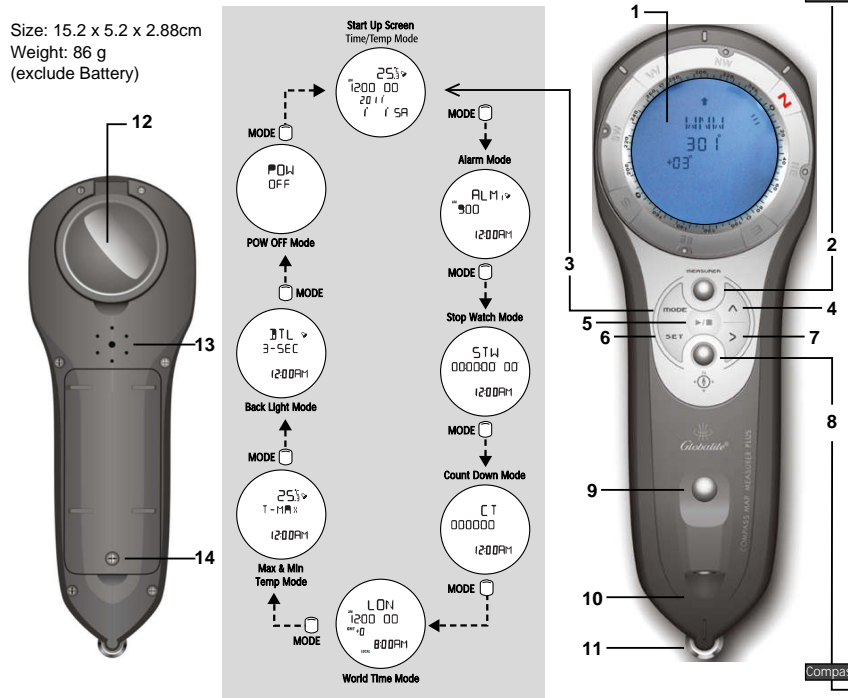

The Versatile Digital Compass & Digital Map Measurer is an incredibly well equipped navigation tool designed to help you locate and reach your destination in the shortest possible time.

The Versatile Digital Compass contains many exciting and innovative features and is specially designed to detect, record and rectify the discrepancy of measurements arising from magnetic interference.

Unlike other map measurers, the Digital Map Measurer can be used on any maps including both land and sea maps.  
 - Standard units for **Representative Fraction**: km, miles and nautical miles.  
 - Units for setting the **Linear Scales** by an actual distance: km, m, miles and feet (suitable for street maps)  
 - The device can also measure actual distances in cm, mm, m, inches and feet in the Ruler Function.  
 Precision of the measuring increment has been engineered down to 0.25mm / 0.01 inch.

Comprising handy features such as alarm and sport clock functionalities the Versatile Digital Compass & Digital Map Measurer can be used in the fields of education, sport activities, indoor office environments and for Chinese Feng Shui purposes. The Digital Compass & Digital Map Measurer is able to be used inside vehicles, boats and buildings.

## PRODUCT OVERVIEW

Size: 15.2 x 5.2 x 2.88cm  
 Weight: 86 g  
 (exclude Battery)

- |                             |                             |                                |
|-----------------------------|-----------------------------|--------------------------------|
| 1. LCD                      | 6. <b>SET</b> SET           | 11. MEASURING WHEEL            |
| 2. <b>MEASURE</b> MEASURE   | 7. <b>(SELECT)</b>          | 12. MAGNIFIER                  |
| 3. <b>MODE</b> MODE         | 8. <b>COMPASS</b>           | 13. BUZZER                     |
| 4. <b>(SELECT)</b>          | 9. <b>TORCH / BACKLIGHT</b> | 14. BATTERY COMPARTMENT (2XAA) |
| 5. <b>START / STOP / ON</b> | 10. REFERENCE LINE          | 15. EXTERNAL PORT              |